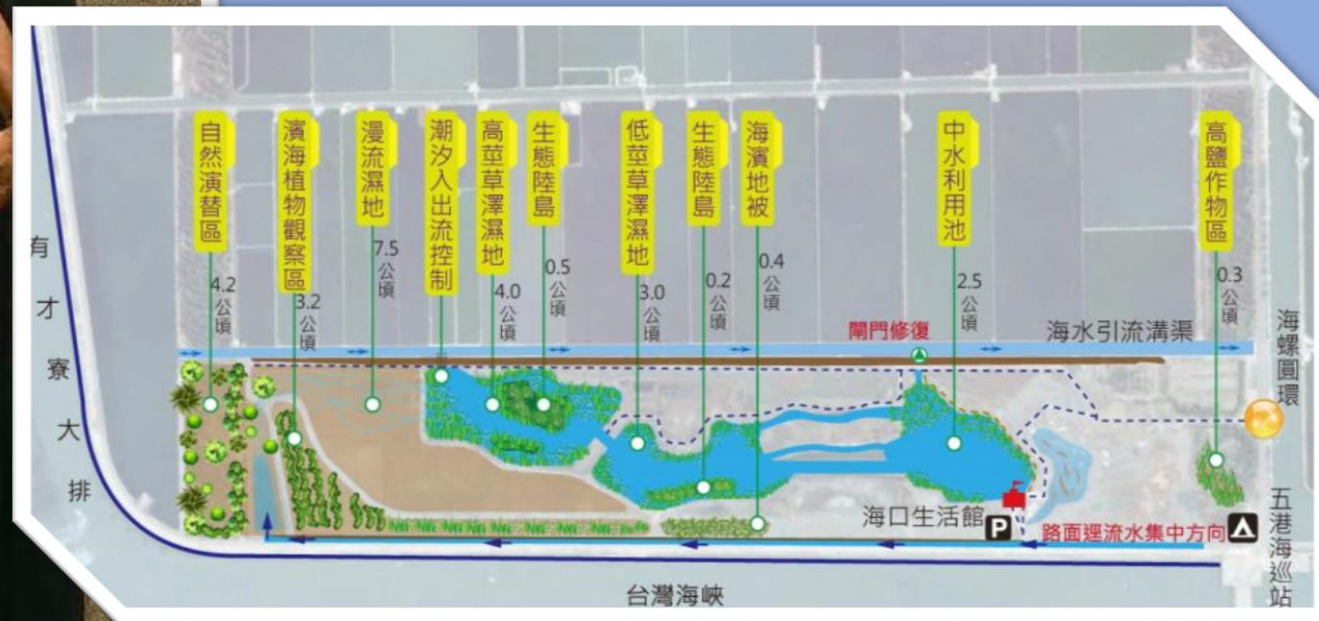

How to improve the environment?

Tse-Xin Foundation Provides Land + Ecological Engineer Provides Ideas